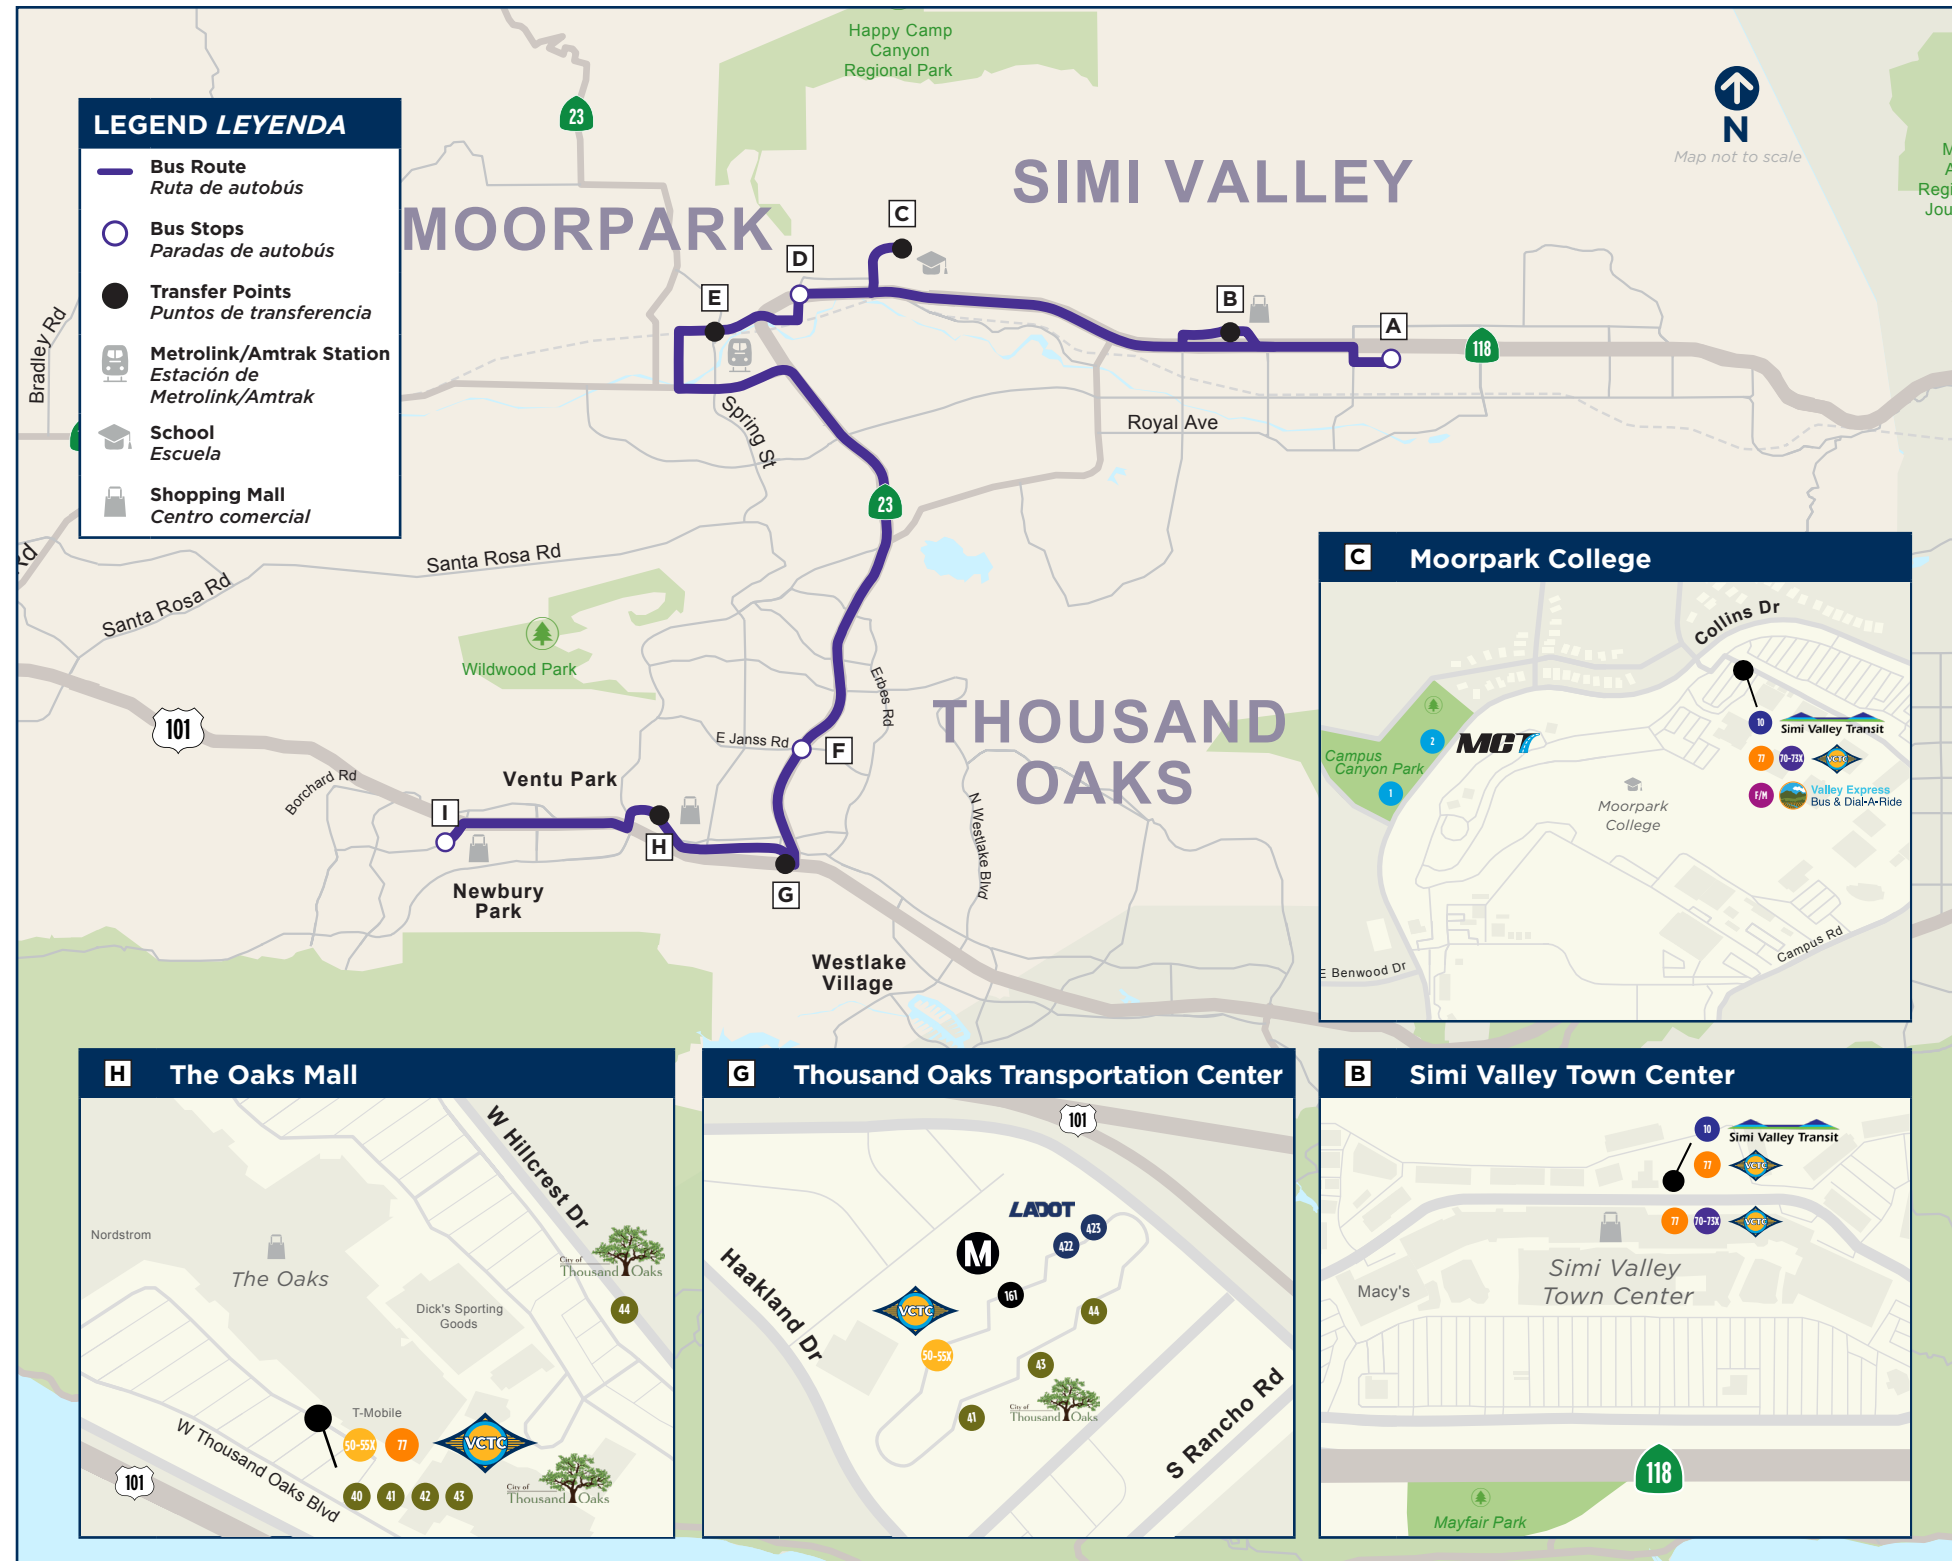

FARES & PASSES

CASH FARES	Zone 1*	Zone 2**
Full	$1.75	$4
Reduced***	$0.80	$2
31-Day Unlimited Pass	Zone 1*	Zone 2**
Full	$50	$130
Reduced***	$25	$65

FLAG stop locations in the schedule indicate bus does not stop unless signaled

*Zone 1 Routes within Ventura County

**Zone 2 Coastal Express and Conejo Connection (55X) Routes

***Seniors 65 years or older; Medicare or ADA/Disabled.

Please have exact fare. Drivers do not provide change.

Holidays VCTC Intercity Bus does not operate on New Year's Day, Memorial Day, Independence Day, Labor Day, Thanksgiving Day, and Christmas Day.

TARIFAS Y BOLETOS

TARIFAS EN EFECTIVO	Zona 1*	Zona 2**
Regular	$1.75	$4
Reducido***	$0.80	$2
Pase de 31 días ilimitado	Zona 1*	Zona 2**
Regular	$50	$130
Reducido***	$25	$65

La parada **FLAG** (parada opcional) en el horario indica que el autobús no se detiene a menos que le señale al conductor

*Zona 1 Rutas de VCTC que viajan dentro del Condado de Ventura

**Zona 2 Rutas Coastal Express y Conejo Connection (55X)

***Personas de 65 años o mayores; portadores de tarjeta Medicare, ADA o discapacitados.

Por favor, tenga tarifa exacta. Los conductores no proporcionan cambio.

Días Feriados El servicio de VCTC no opera en Año Nuevo, Día de Conmemoración de los Caídos, Día de Independencia, Día del Trabajador, Día de Acción de Gracia, y Navidad.

For more information about VCTC Intercity Services scan the QR code to see our Ride Guide

Para obtener más información sobre los servicios interurbanos de VCTC, escanee el código QR para ver nuestra Guía para viajar

25/26_2002_03_005