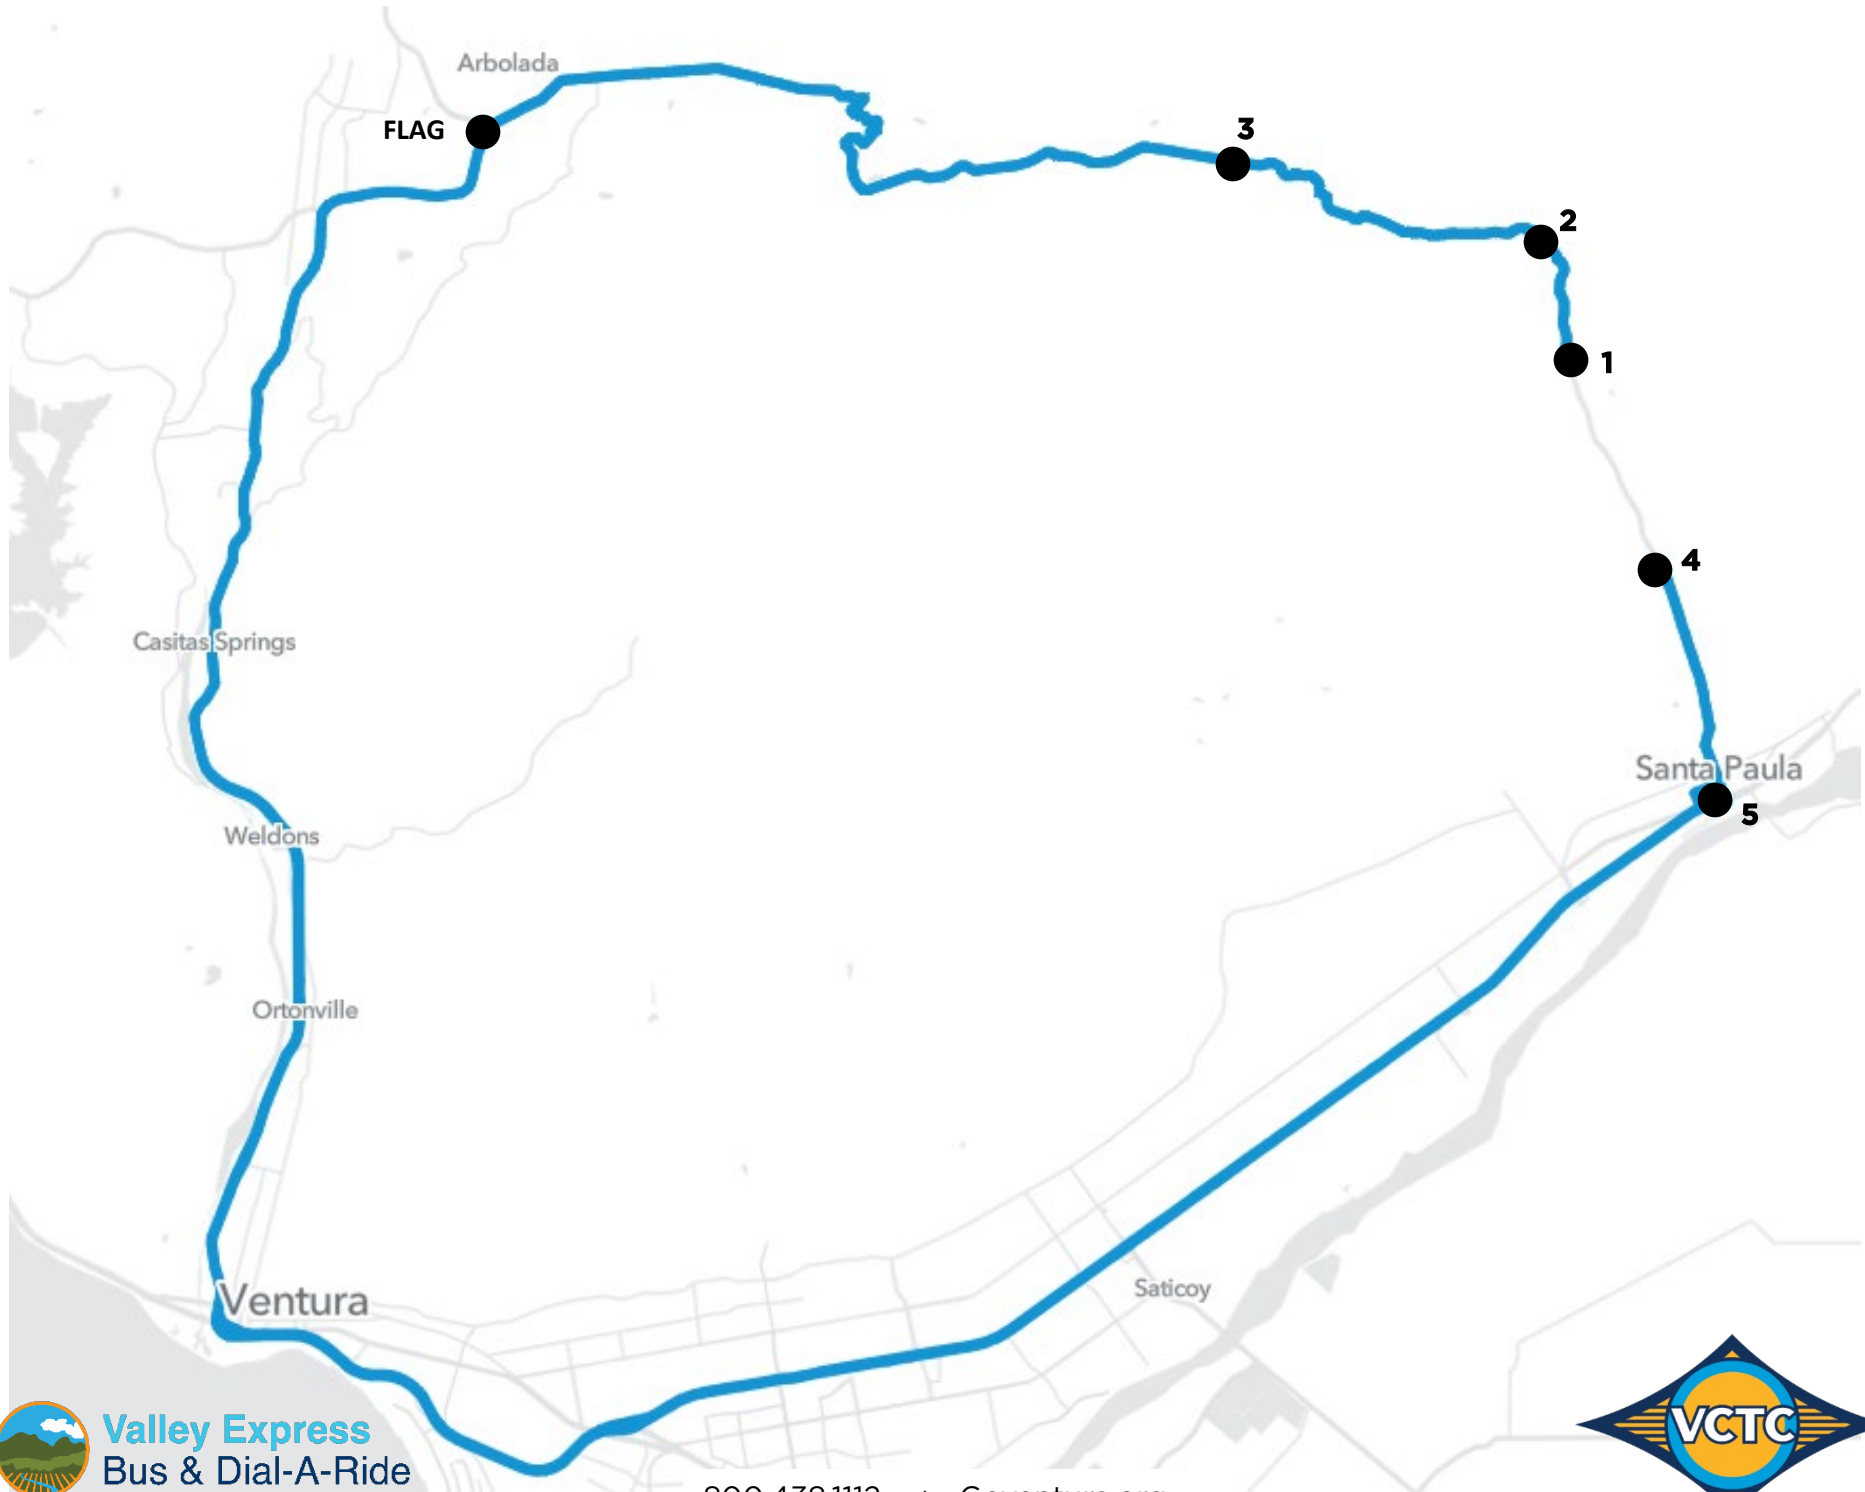

**Hwy 150 Shuttle - Schedule**  
**Weekdays (Effective April 29, 2024)**

<b>Northbound/En dirección norte</b>						
	<b>4</b>	<b>5</b>	<b>FLAG<sup>^</sup></b>	<b>3</b>	<b>2</b>	<b>1</b>
<b>Days</b>	<b>Stonegate Rd- Mupu Elementary</b>	<b>SP City Hall- Veterans Park</b>	<b>Hwy 150 &amp; Hwy 33 (VONS)</b>	<b>The Summit (Sisar Rd.)</b>	<b>Thomas Aquinas College</b>	<b>Steckel Park KOA</b>
M-F	***	7:00 AM	FLAG	8:00 AM	8:15 AM	8:25 AM
M-F	***	8:15 AM	FLAG	9:20 AM	9:30 AM	9:40 AM
<b>F</b>	<b>1:00 PM</b>	<b>1:06 PM</b>	<b>FLAG</b>	<b>2:26 PM</b>	<b>2:35 PM</b>	<b>2:40 PM</b>
<b>M-Th</b>	<b>2:40 PM</b>	<b>2:46 PM</b>	<b>FLAG</b>	<b>4:06 PM</b>	<b>4:15 PM</b>	<b>4:20 PM</b>

<b>Southbound/En dirección sur</b>						
	<b>1</b>	<b>2</b>	<b>3</b>	<b>FLAG<sup>^</sup></b>	<b>4</b>	<b>5</b>
<b>Days</b>	<b>Steckel Park KOA</b>	<b>Thomas Aquinas College</b>	<b>The Summit (Topa Ln.)</b>	<b>Hwy 150 &amp; Hwy 33 (VONS)</b>	<b>Stonegate Rd- Mupu Elementary</b>	<b>SP City Hall- Veterans Park</b>
M-F	8:45 AM	8:55 AM	9:05 AM	FLAG	***	10:15 AM
<b>M-F</b>	<b>4:50 PM</b>	<b>5:00 PM</b>	<b>5:10 PM</b>	<b>FLAG</b>	<b>***</b>	<b>6:10 PM</b>

^ Flag stops do not have a designated time but the driver will stop upon request. For return trips passengers should be waiting at the stop no more than 10 minutes after the time scheduled for Summit stop (SB) or 30 minutes after the time scheduled for the City Hall stop (NB).

**Valley Express**  
Bus & Dial-A-Ride

800.438.1112 ♦ Goventura.org