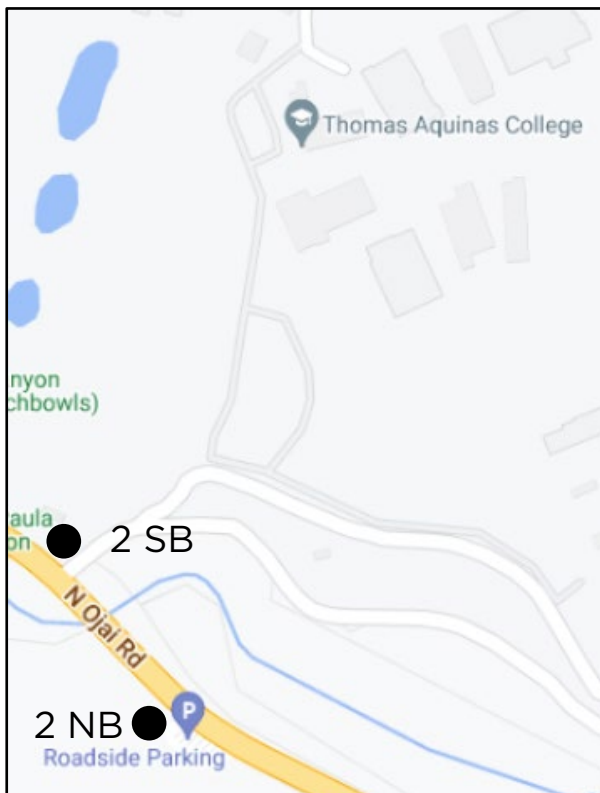

Hwy 150 Shuttle Stop Locations

For assistance with locating a stop please contact (805) 933-2267 or (800) 438-1112.

1. Stekel Park KOA - Stop is located on Mistletoe Road. The first parking lot on the left.

2. Thomas Aquinas College - The southbound stop is located just past the entrance to the college. The northbound stop is located across the street from the college at the parking lot.

- Summit Drive In - The southbound stop is located just before Topa Ln, in front of the Summit Drive In. The Northbound stop is located just before Sisar Rd, across from the Rock Tree Sky Learning Center.

- Stonegate Rd. - Stop is located across from Mupu Farms between Stonegate Rd and Cherry Hill Rd.

- City Hall - Veterans Park - Stop is located on Ventura St between 10th St and Mill St. On the park side at the Valley Express stop near the flag pole.

FLAG STOP – The southbound stop is located at the Gold Coast Transit stop at Hwy 15 and Hwy 33 in front of the VONS shopping center. The northbound stop is located just across the street by the flagpole.