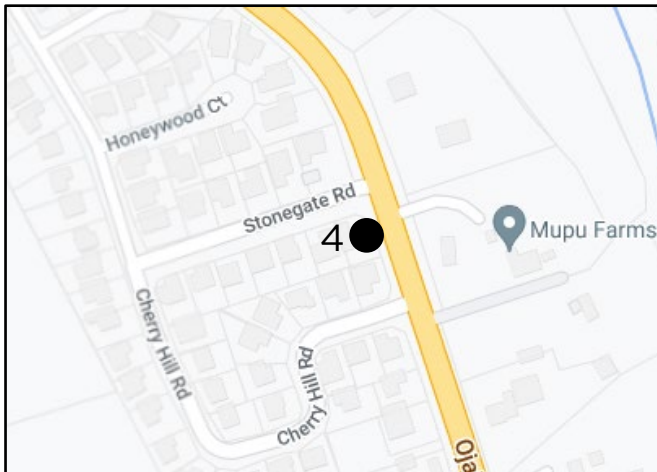

Hwy 150 Shuttle Stop Locations

For assistance with locating a stop please contact (805) 933-2267 or (800) 438-1112.

1. Stekel Park KOA - Stop is located on Mistletoe Road. The first parking lot on the left.

2. Thomas Aquinas College - The southbound stop is located just past the entrance to the college. The northbound stop is located across the street from the college at the parking lot.

- Summit Drive In - The southbound stop is located just before Topa Ln, in front of the Summit Drive In. The Northbound stop is located just before Sisar Rd, across from the Rock Tree Sky Learning Center.

- Stonegate Rd. - Stop is located across from Mupu Farms between Stonegate Rd and Cherry Hill Rd.

- City Hall - Veterans Park - Stop is located on Ventura St between 10th St and Mill St. On the park side at the Valley Express stop near the flag pole.

FLAG STOP – The southbound stop is located at the Gold Coast Transit stop at Hwy 15 and Hwy 33 in front of the VONS shopping center. The northbound stop is located just across the street by the flagpole.