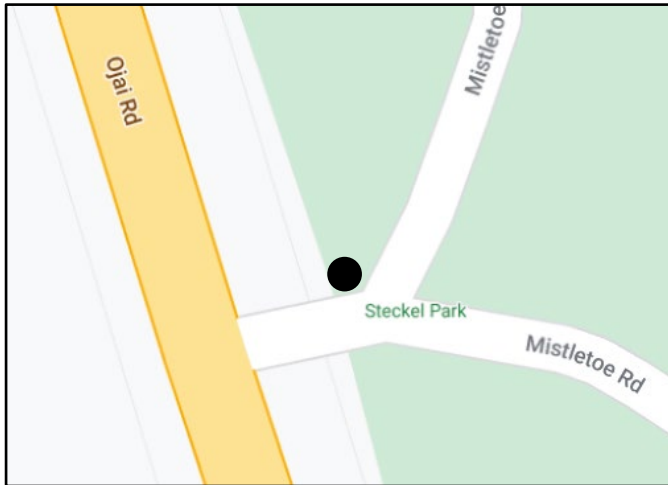

Hwy 150 Shuttle Stop Locations

For assistance with locating a stop please contact (805) 933-2267 or (800) 438-1112.

1. Stekel Park KOA - Stop is located on Mistletoe Road. The first parking lot on the left.

2. Thomas Aquinas College - The southbound stop is located just past the entrance to the college. The northbound stop is located across the street from the college at the parking lot.

- Summit Drive In - The southbound stop is located just before Topa Ln, in front of the Summit Drive In. The Northbound stop is located just before Sisar Rd, across from the Rock Tree Sky Learning Center.

- Stonegate Rd. - Stop is located across from Mupu Farms between Stonegate Rd and Cherry Hill Rd.

- City Hall - Veterans Park - Stop is located on Ventura St between 10th St and Mill St. On the park side at the Valley Express stop near the flag pole.

FLAG STOP – The southbound stop is located at the Gold Coast Transit stop at Hwy 15 and Hwy 33 in front of the VONS shopping center. The northbound stop is located just across the street by the flagpole.