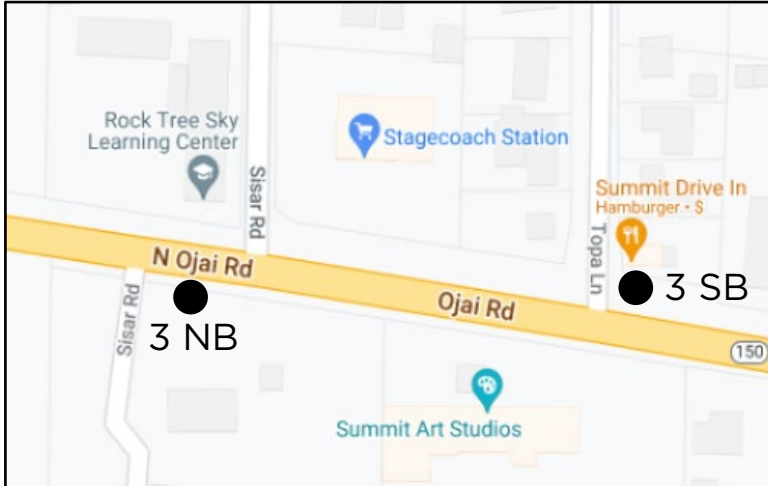

Hwy 150 Shuttle Stop Locations

For assistance with locating a stop please contact (805) 933-2267 or (800) 438-1112.

1. Stekel Park KOA - Stop is located on Mistletoe Road. The first parking lot on the left.

2. Thomas Aquinas College - The southbound stop is located just past the entrance to the college. The northbound stop is located across the street from the college at the parking lot.

- Summit Drive In - The southbound stop is located just before Topa Ln, in front of the Summit Drive In. The Northbound stop is located just before Sisar Rd, across from the Rock Tree Sky Learning Center.

- Stonegate Rd. - Stop is located across from Mupu Farms between Stonegate Rd and Cherry Hill Rd.

- City Hall - Veterans Park - Stop is located on Ventura St between 10th St and Mill St. On the park side at the Valley Express stop near the flag pole.

FLAG STOP – The southbound stop is located at the Gold Coast Transit stop at Hwy 15 and Hwy 33 in front of the VONS shopping center. The northbound stop is located just across the street by the flagpole.