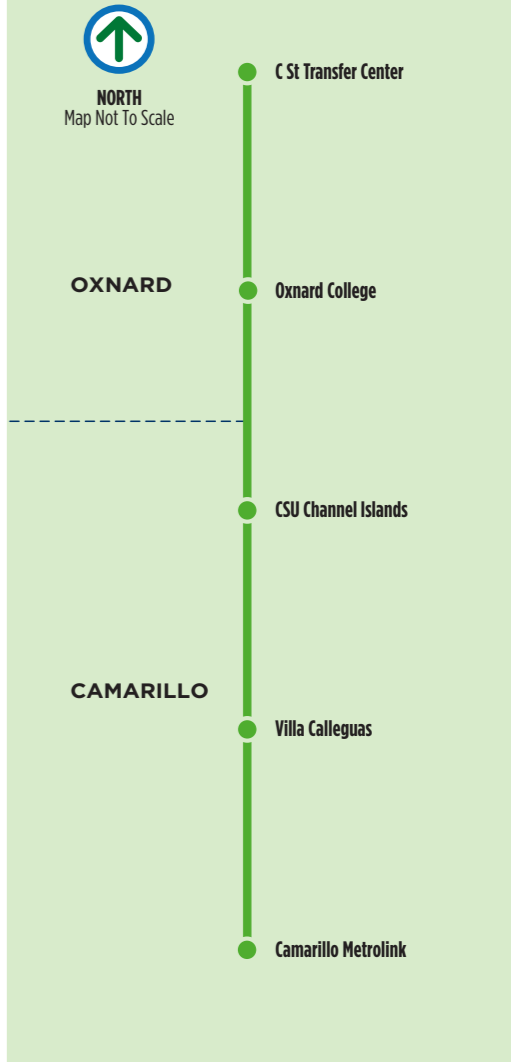

ROUTE 99: OXNARD-CSUCI-CAMARILLO
Westbound to Oxnard
Dirección oeste hacia Oxnard

Fall/Spring Semester: Friday/Saturday/Sunday Only
Summer & Winter Break: Operates Monday - Sunday, 7 days
Semestre de otoño/primavera: solo viernes/sábado/domingo
Vacaciones de verano e invierno: opera de lunes - domingo, 7 días

ROUTE RUTA	CAMARILLO		OXNARD	
	Camarillo Metrolink Lewis Rd/Ventura Bl	CSU Channel Islands Santa Barbara Av/University Dr	Oxnard College Bard Rd/Simpson Dr	C Street Transfer Ctr CSU Maywood Wy Northbound
99	7:40 A	7:50 A	8:06 A	8:15 A
	9:00 A	9:10 A	9:26 A	9:35 A
	10:20 A	10:30 A	10:46 A	10:55 A
	11:40 A	11:50 A	12:06 P	12:15 P
	1:00 P	1:10 P	1:26 P	1:35 P
	2:20 P	2:30 P	2:46 P	2:55 P
	3:40 P	3:50 P	4:06 P	4:15 P
	5:05 P	5:15 P	5:31 P	5:40 P
6:25 P	6:35 P	6:51 P	7:00 P	

GOVCbus

Visit GOVCbus.com or download the GOVCbus app to get real-time arrival predictions, route information and other useful information for all of Ventura County's transit providers.

Visite GOVCbus.com o descargue la aplicación GOVCbus para obtener predicciones de llegada en tiempo real, información de rutas y otra información útil para todos los proveedores de tránsito del condado de Ventura.