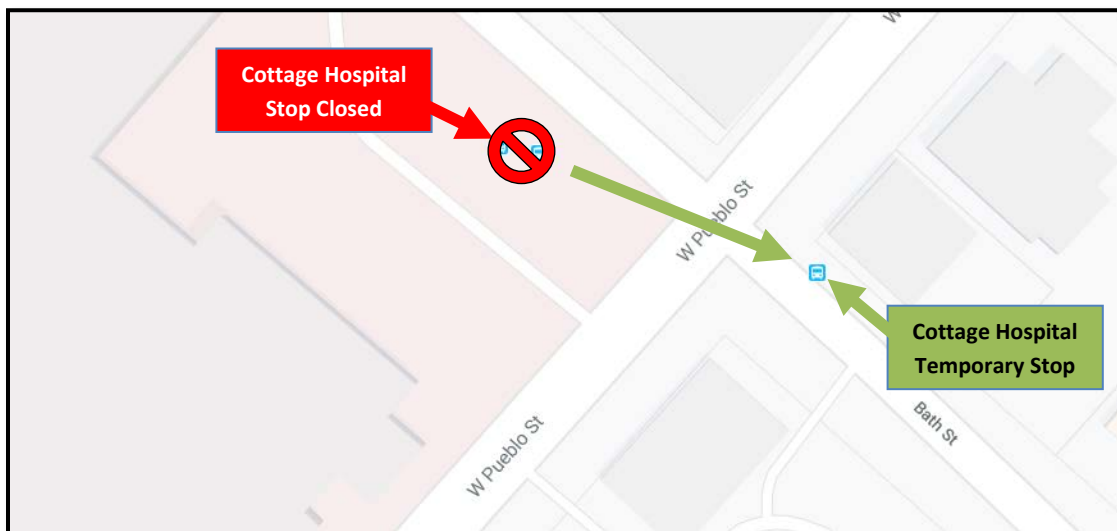

# BUS STOP CLOSED

Use alternate stop across the intersection of Bath Street and Pueblo Street.

# PARADA CERRADA

Utilice una parada alternativa a través de la intersección de Bath Street y Pueblo Street.