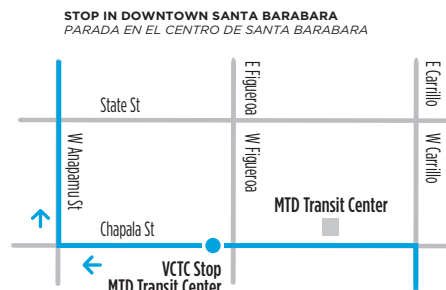

Transbordos Aceptados

VCTC, Gold Coast Transit, Thousand Oaks Transit, Valley Express, Simi Valley Transit, Moorpark City Transit, Metrolink, Amtrak, y SBMTD.

Pase de 31 Días Ilimitado

Aceptado en VCTC, Gold Coast Transit, Thousand Oaks Transit, y Simi Valley Transit.

Estudiantes/Facultad CSUCI

ID válido de CSU-Channel Islands aceptado en todas las rutas de VCTC, Gold Coast Transit, CAT, Thousand Oaks Transit, y Simi Valley Transit.

FARES & PASSES

CASH FARES	Zone 1	Zone 2
Full	$1.25	$3.00
Reduced*	$0.60	$1.50
10-Ride Pass	Zone 1	Zone 2
Full	$11.00	$27.00
Reduced*	$5.50	$13.50
31-Day Unlimited Pass	Zone 1	Zone 2
Full	$50	$105
Reduced*	$25	$52

Zone Areas

Zone 1 Routes within Ventura County
Zone 2 Santa Barbara/Los Angeles routes (Coastal Express routes pay Zone 2)

*Seniors 65 years or older; Medicare or ADA/Disabled.

Children under five ride free with paying adult.

Please have exact fare. Drivers do not provide change.

Transfers Accepted

VCTC, Gold Coast Transit, Thousand Oaks Transit, Valley Express, Simi Valley Transit, Moorpark City Transit, Metrolink, Amtrak, and SBMTD.

31-Day Unlimited Pass

Accepted on VCTC, Gold Coast Transit, Thousand Oaks Transit, and Simi Valley Transit.

CSUCI Students/Faculty

Valid CSU-Channel Islands ID accepted on all VCTC routes, Gold Coast Transit, CAT, Thousand Oaks Transit, and Simi Valley Transit.

Bienvenido A Bordo

La Comisión del Transporte del Condado de Ventura opera VCTC, el servicio de autobuses entre ciudades dentro del condado incluyendo servicio a Santa Bárbara y Warner Center.

Todos los autobuses VCTC son accesibles para sillas de ruedas, y tienen amplio almacenamiento para bicicletas, Wi-Fi gratuito para pasajeros, y asientos reclinables.

Planee Su Viaje

Teléfono: 800.438.1112 (VCTC centro de llamadas)

En línea: goventura.org
Google Transit
Go511.com

Días Feriados

El servicio de VCTC no opera en Año Nuevo, Día de Conmemoración de los Caídos, Día de Independencia, Día del Trabajador, Día de Acción de Gracia, y Navidad.

VCTC Aviso al Público de Derechos Civiles

VCTC opera sus programas y servicios sin discriminación de raza, color, u origen nacional, en conformidad con Título VI de la Ley de Derechos Civiles de 1964, en su forma enmendada. Cualquier persona que cree que haya sido agraviada por una práctica discriminatoria ilegal bajo el Título VI puede presentar una queja con VCTC. Para la política y procedimiento de quejas completo de VCTC sobre Título VI, llame al 800.438.1112 o visite www.goventura.org.

Animales de Servicio y Mascotas

VCTC permite los animales de servicio entrenados para ayudar a las personas con discapacidades. Todas las otras mascotas deben estar en una jaula y no pueden obstruir los pasillos o tomar asientos. Daños causados por un animal de servicio o mascota son responsabilidad del propietario.

Información de Contacto

Correo electrónico: ridercorments@goventura.org

Dirección: VCTC
950 County Square Drive, Suite 207
Ventura, CA 93003

@GoVCTC